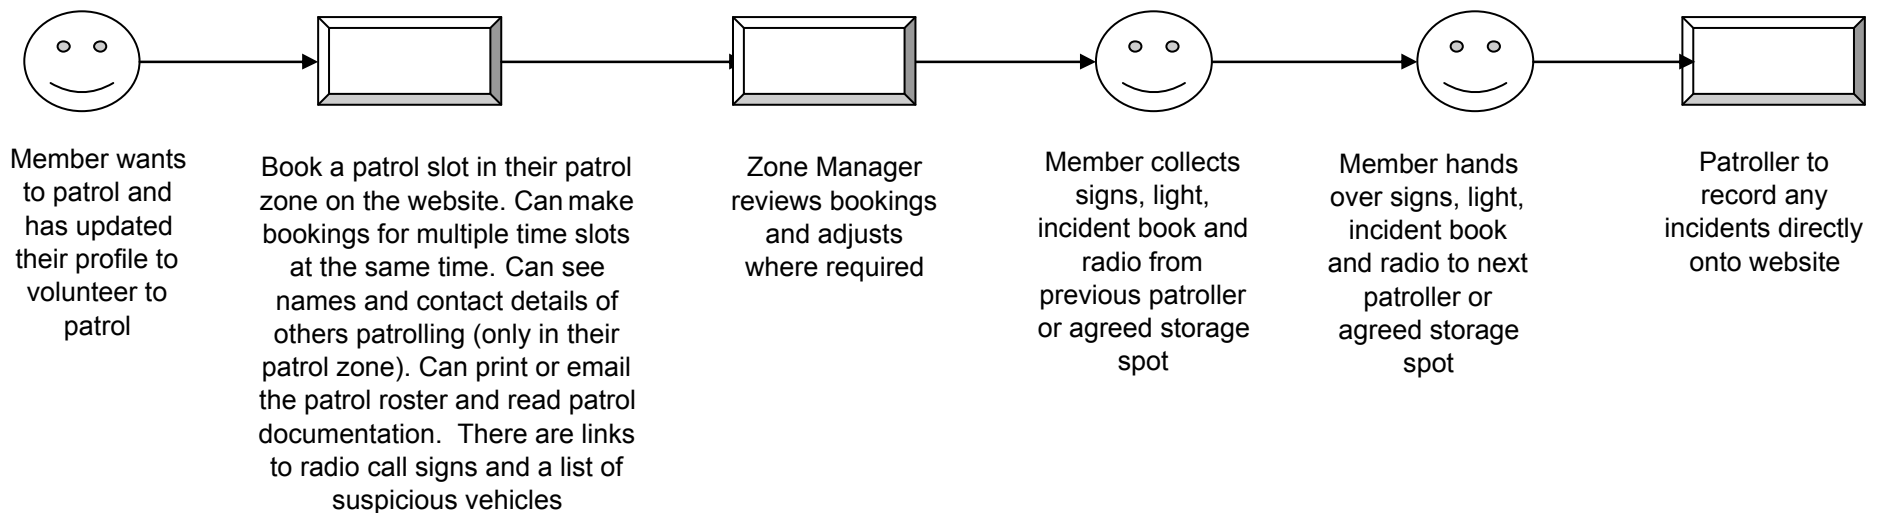

New member registration

New member
NOTE if you live outside the neighbourhood watch area you can still register as a guest

Members can add/view incidents, view events, view news, view public documents, add posts to forum topics, receive details via email on all incidents/events/news, become a patroller and book patrol times

Patrolling

Incidents

Using SAPS classifications for incident type. Have added a suspicious activity type for our use

Members can choose to receive incidents immediately, weekly or monthly
Change via the MY PROFILE menu item