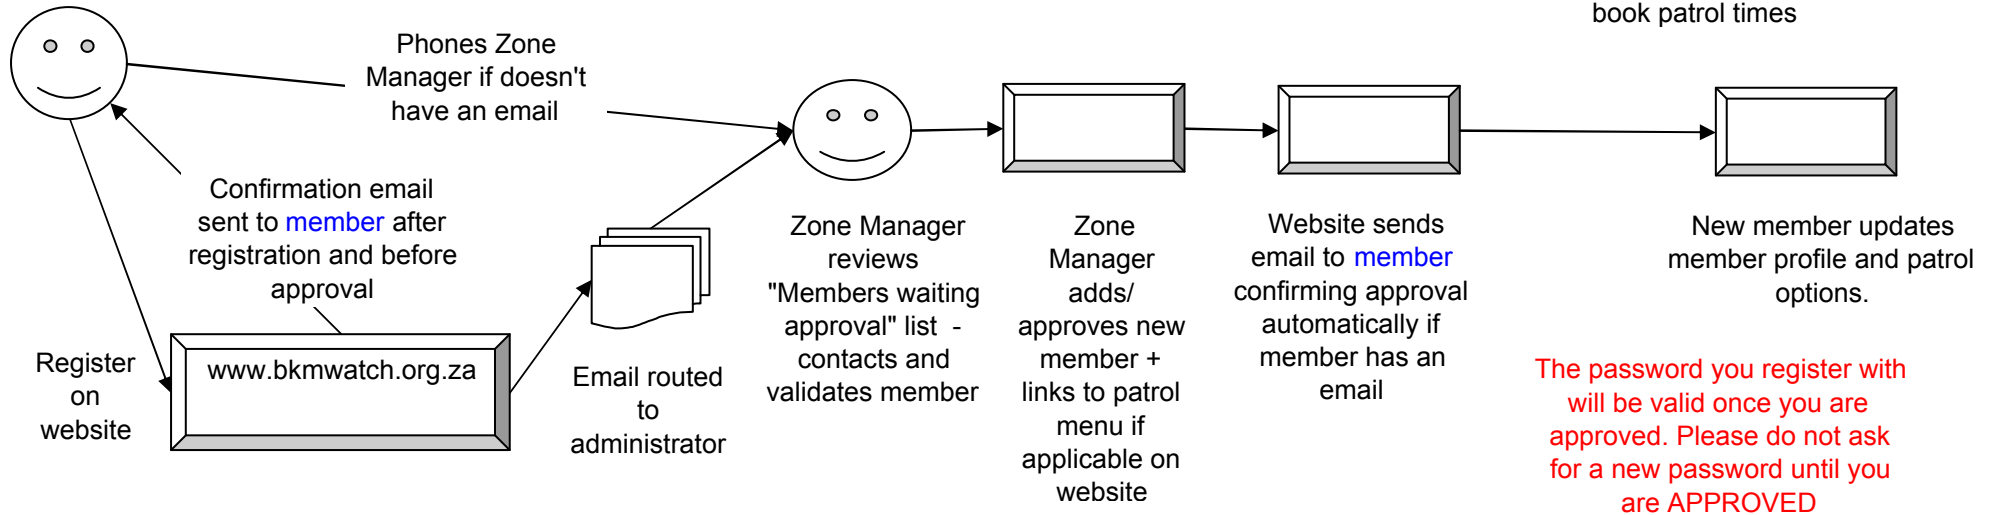

New member registration

New member
NOTE if you live outside the neighbourhood watch area you can still register as a guest

Members can add/view incidents, view events, view news, view public documents, add posts to forum topics, receive details via email on all incidents/events/news, become a patroller and book patrol times