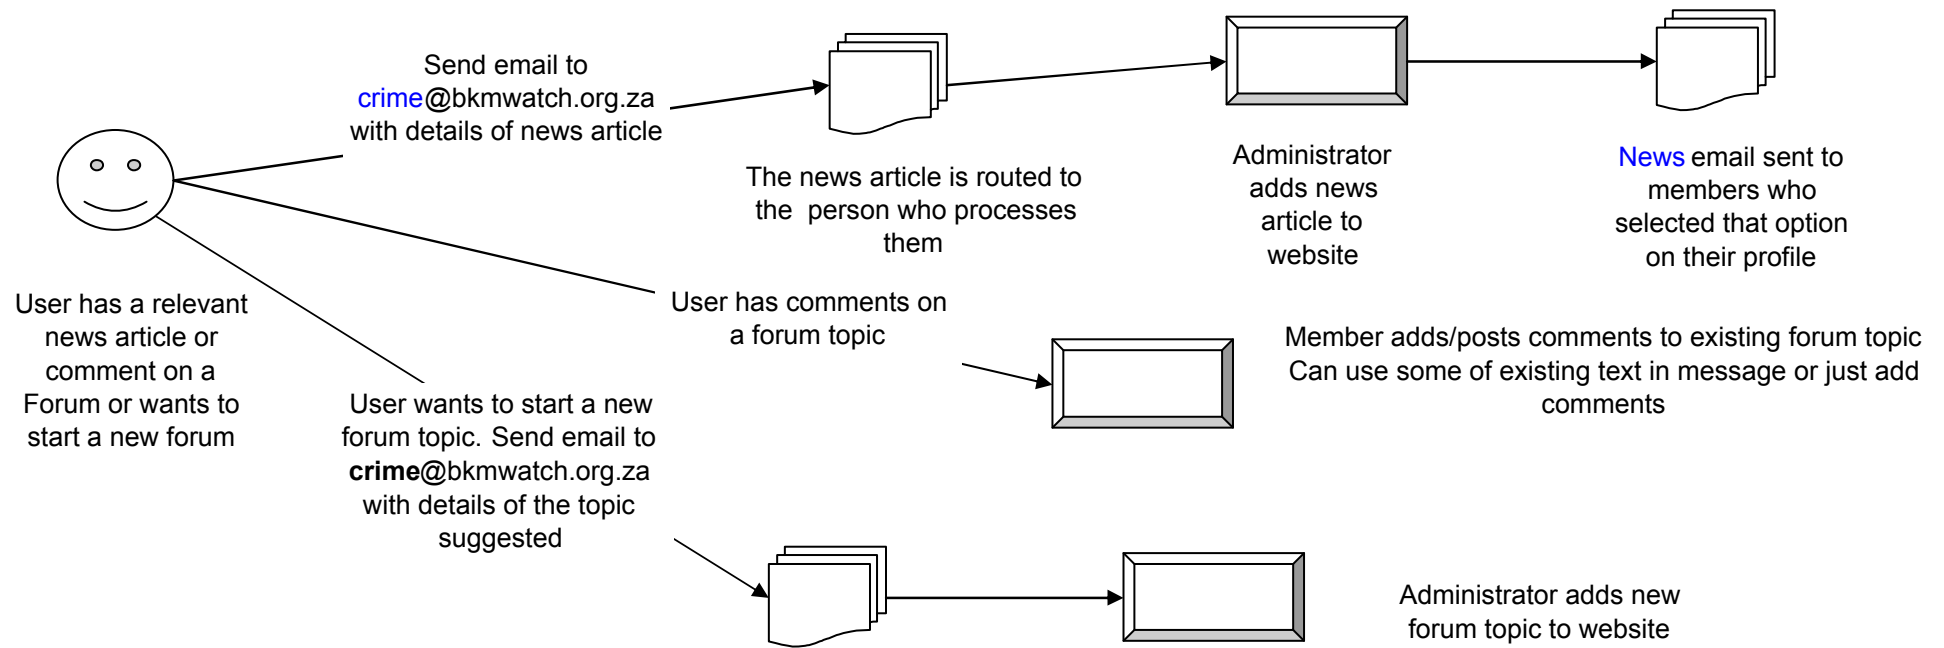

News articles and Forum posts (blogs)