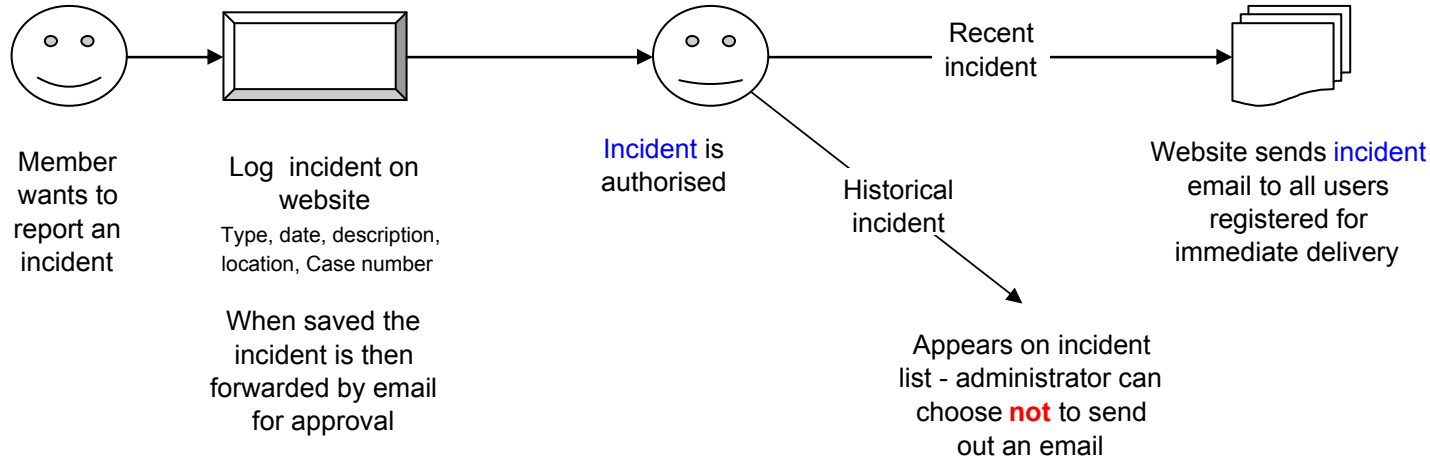

Incidents

Using SAPS classifications for incident type. Have added a suspicious activity type for our use

Members can choose to receive incidents immediately, weekly or monthly
Change via the MY PROFILE menu item